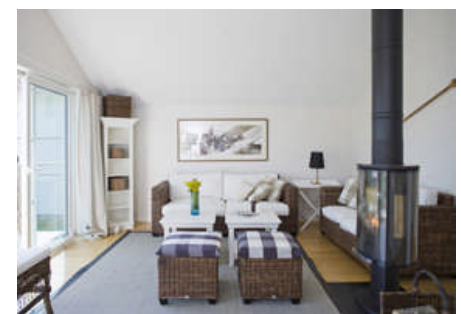

**Summer cottages 2011**  
Price is for 4 adults and includes

**Flights** times are approximate

Date	Flight No	Departure Time	Airport	Arrival Time	Airport
21/08/11	BA0790	0740	London Heathrow	1040	Gothenburg Landv.
28/08/11	BA0793	1935	Gothenburg Landv.	2045	London Heathrow

Imagine watching the roaring sea and the austere Bohuslän nature while you sit in an easy chair in front of the fire. Or when you head down to the jetty for a dip or a boat ride to fish for mackerel or cod in spring, summer or autumn. These Archipelago Houses are available all year round but are especially popular during the summer in June, July and August. The kitchen, dining area and living room are on the first floor, have an open floor plan and magnificent views of the sea.

There are 14 houses decorated and equipped to a high standard. Half have an indoor pool. From the living room all houses have a wonderful panoramic view of Kyrkesund and the "West Sea". Outside the houses you will also find spacious terraces that bask in the afternoon sun.

There is sea swimming here, a boat harbour and other local services within walking distance, which makes your stay a real dream.

- 3 to 5 bedrooms with space for up to 11 guests
- Spacious living area of 130m<sup>2</sup> (without a pool) to 170m<sup>2</sup> (with a pool)
- Up to 3 bathrooms including shower and WC
- Outdoor furniture, large terrace and BBQ
- Fully equipped kitchen including dishwasher and microwave
- Just 40miles from Gothenburg (50mins)
- A range of activities all along the west coast including kayaking, boat rental, diving and golf
- Hundreds of islands and inlets to explore
- Close to the famous Salt and Sill restaurant and Kåringön's Oyster Bar
- A refundable deposit of between 2000sek & 3000sek payable on arrival