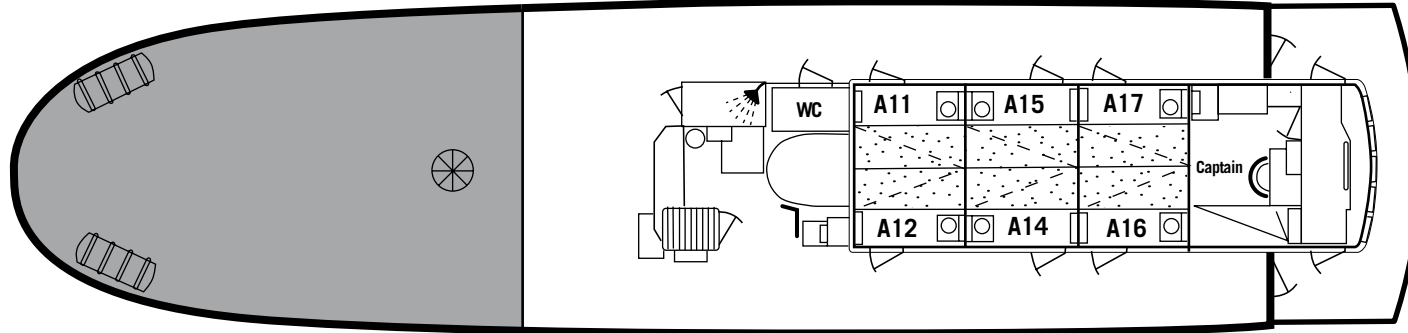

# M/S Wilhelm Tham

cabin plan

BRIDGE DECK

SHELTER DECK

MAIN DECK